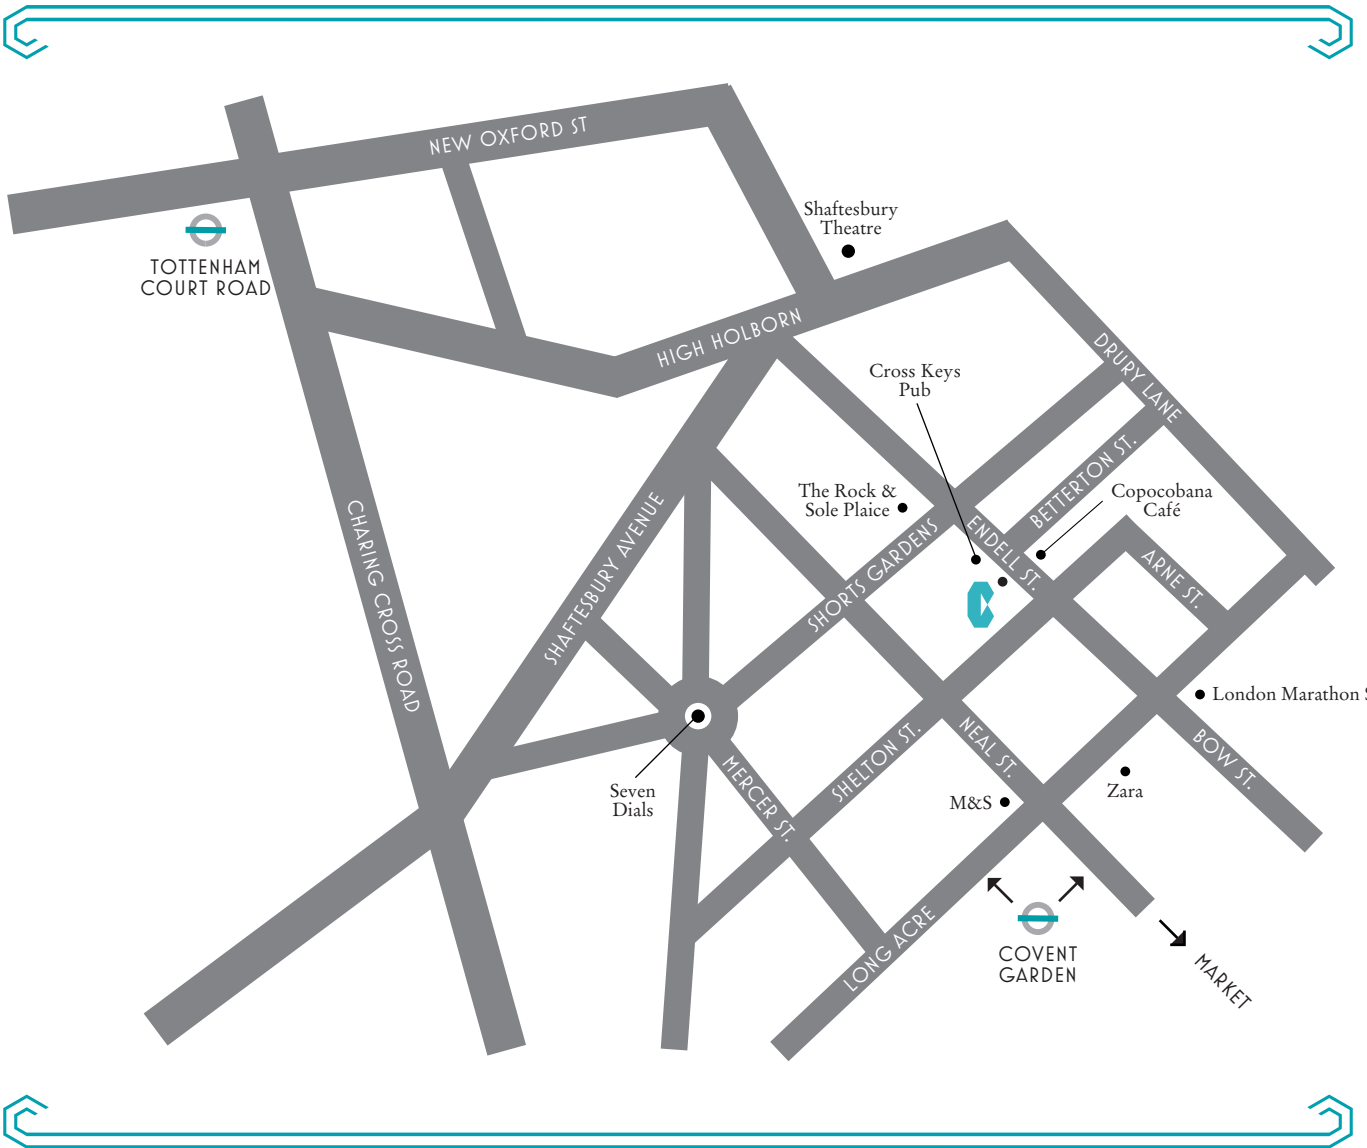

CIRCVS

You can find us at [27–29 Endell Street](#), opposite the Copocobana Cafe.
Look up! Our building is painted bright pink above the first floor.
You will find us behind some very large, very discreet metal doors.
Call us on 020 7420 9300 if you need any help.